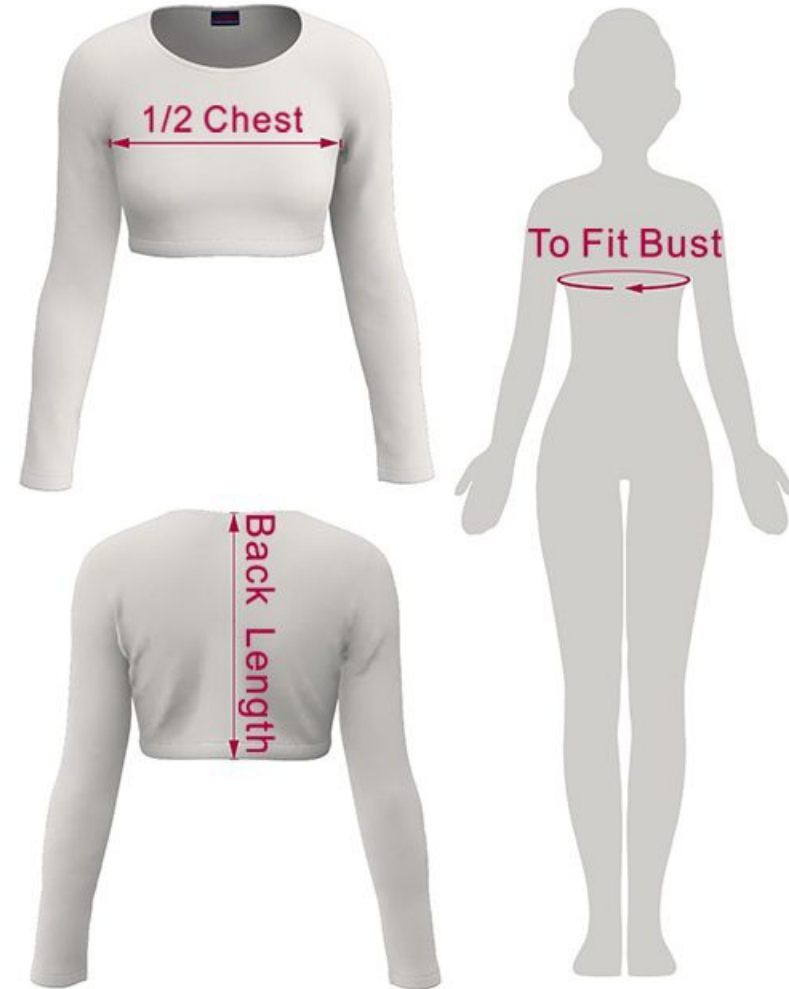

Cheer Crop Top - Size charts

Women	6	8	10	12	14	16	18	20	22
To Fit Chest (cm)	70-90	74-94	78-98	82-102	86-106	90-110	94-114	98-118	102-122
1/2 Chest (cm)	35	37	39	41	43	45	47	49	51
Back Short Cut Length (cm)	33.5	34.5	35.5	36.5	37.5	38.5	39.5	40.5	41.5
Back Full Length (cm)	58	60	62	64	66	68	70	72	74

Youth	6Y	8Y	10Y	12Y	14Y
To Fit Chest (cm)	58-78	62-82	66-86	69-89	72-92
1/2 Chest (cm)	29	31	33	34.5	36
Back Short Cut Length (cm)	27.5	30.5	31.5	32.5	33.5
Back Full Length (cm)	41.5	48.5	53.5	55.5	57.5

Variations +/- 2cm

The sizing on the chart is the actual measurement of the garment itself.

When choosing your garment sizes, the best idea is to find a garment you currently have in a size that is comfortable. Then measure the garment across the chest then refer to our size chart - just choose a size the same measurement.